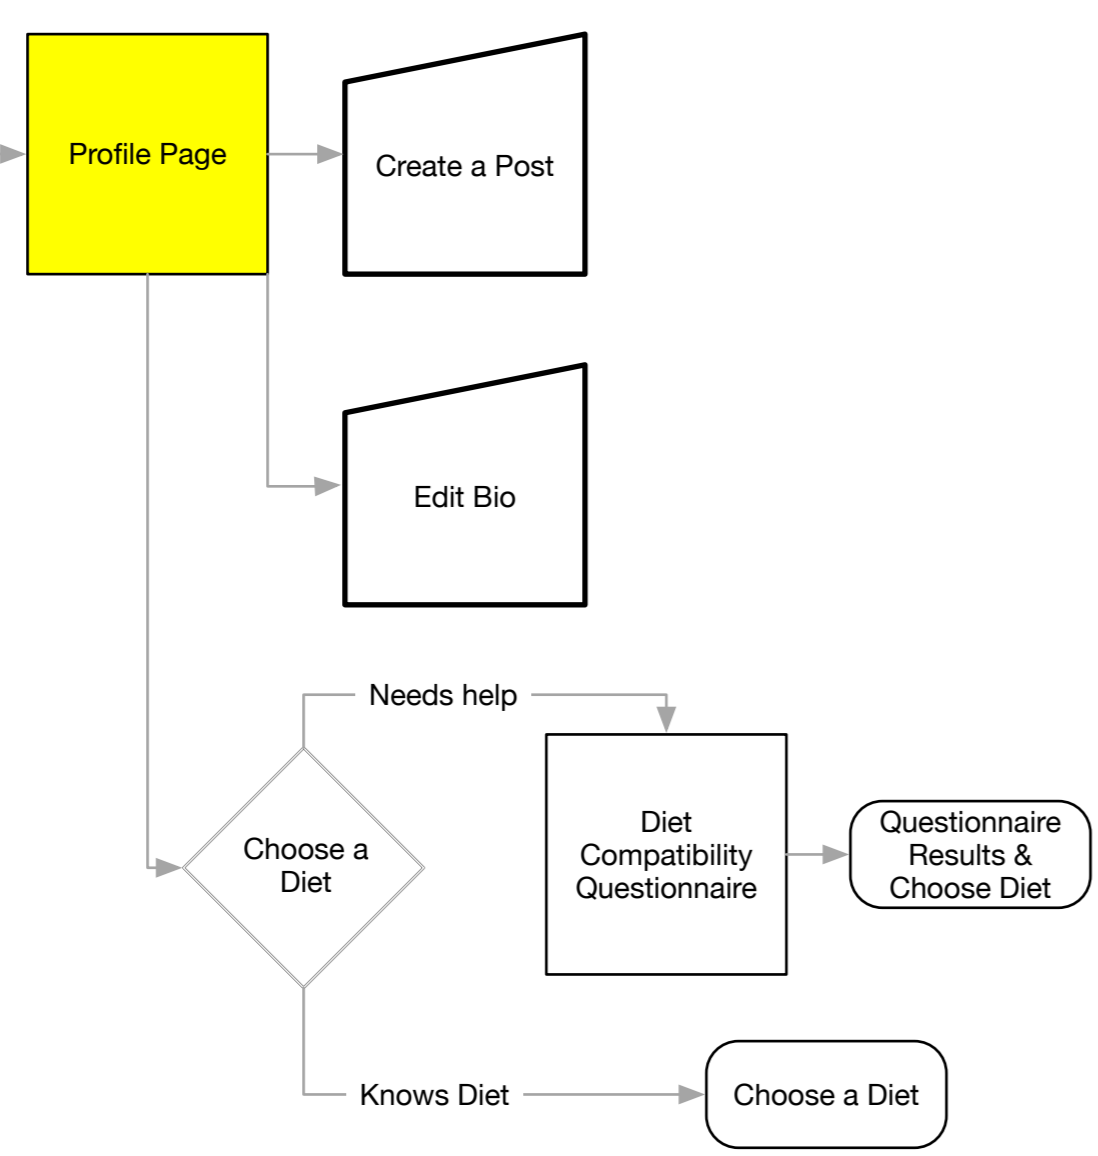

GLOBAL NAVIGATION BAR

Key

- First Use of App
- Global Navigation tab

- Window Pop-up Screen
- Notification from App

Onboarding

User Home

More

Community

Profile

Support