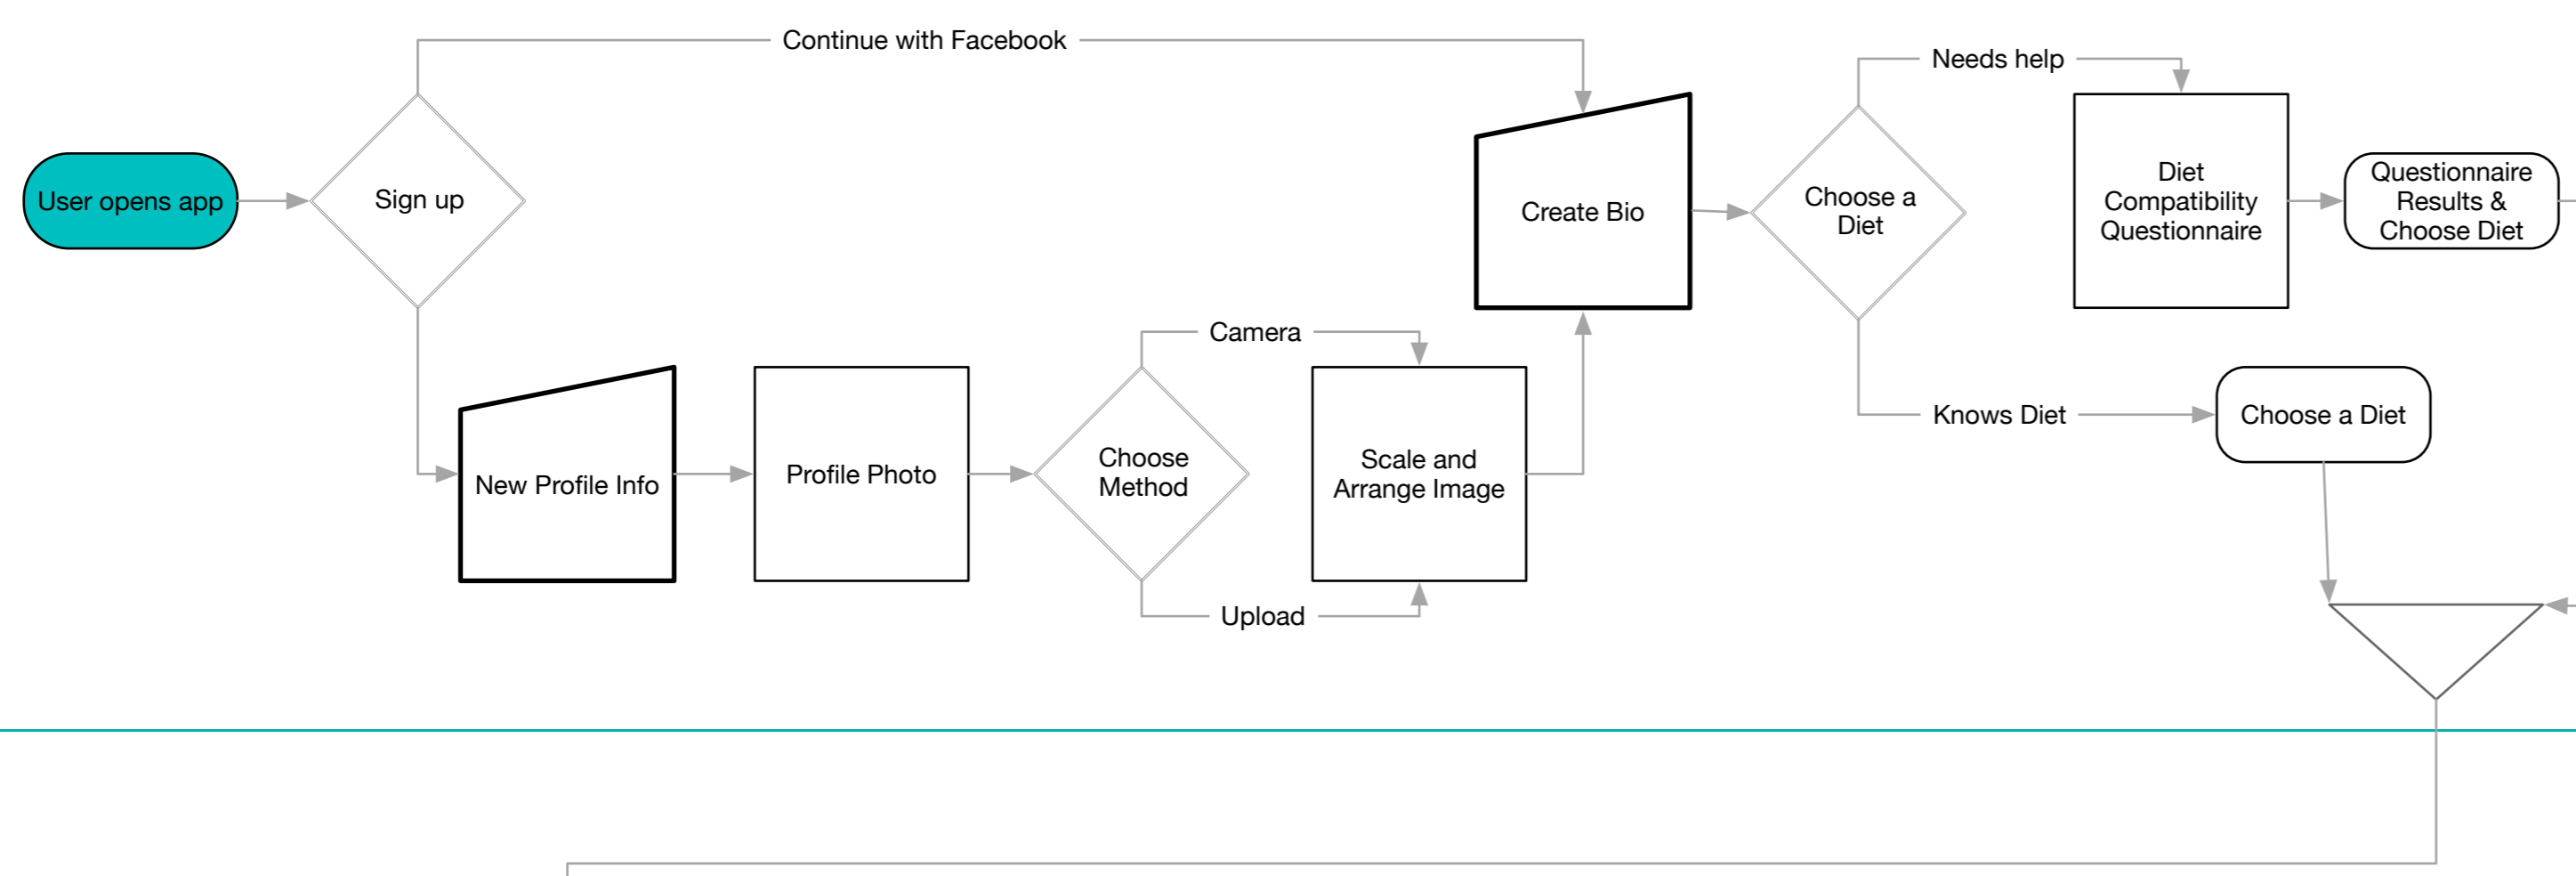

GLOBAL NAVIGATION BAR

Key

- First Use of App
- Global Navigation tab

- Window Pop-up Screen
- Notification from App

Onboarding

User Home

More

Community

Profile

Support