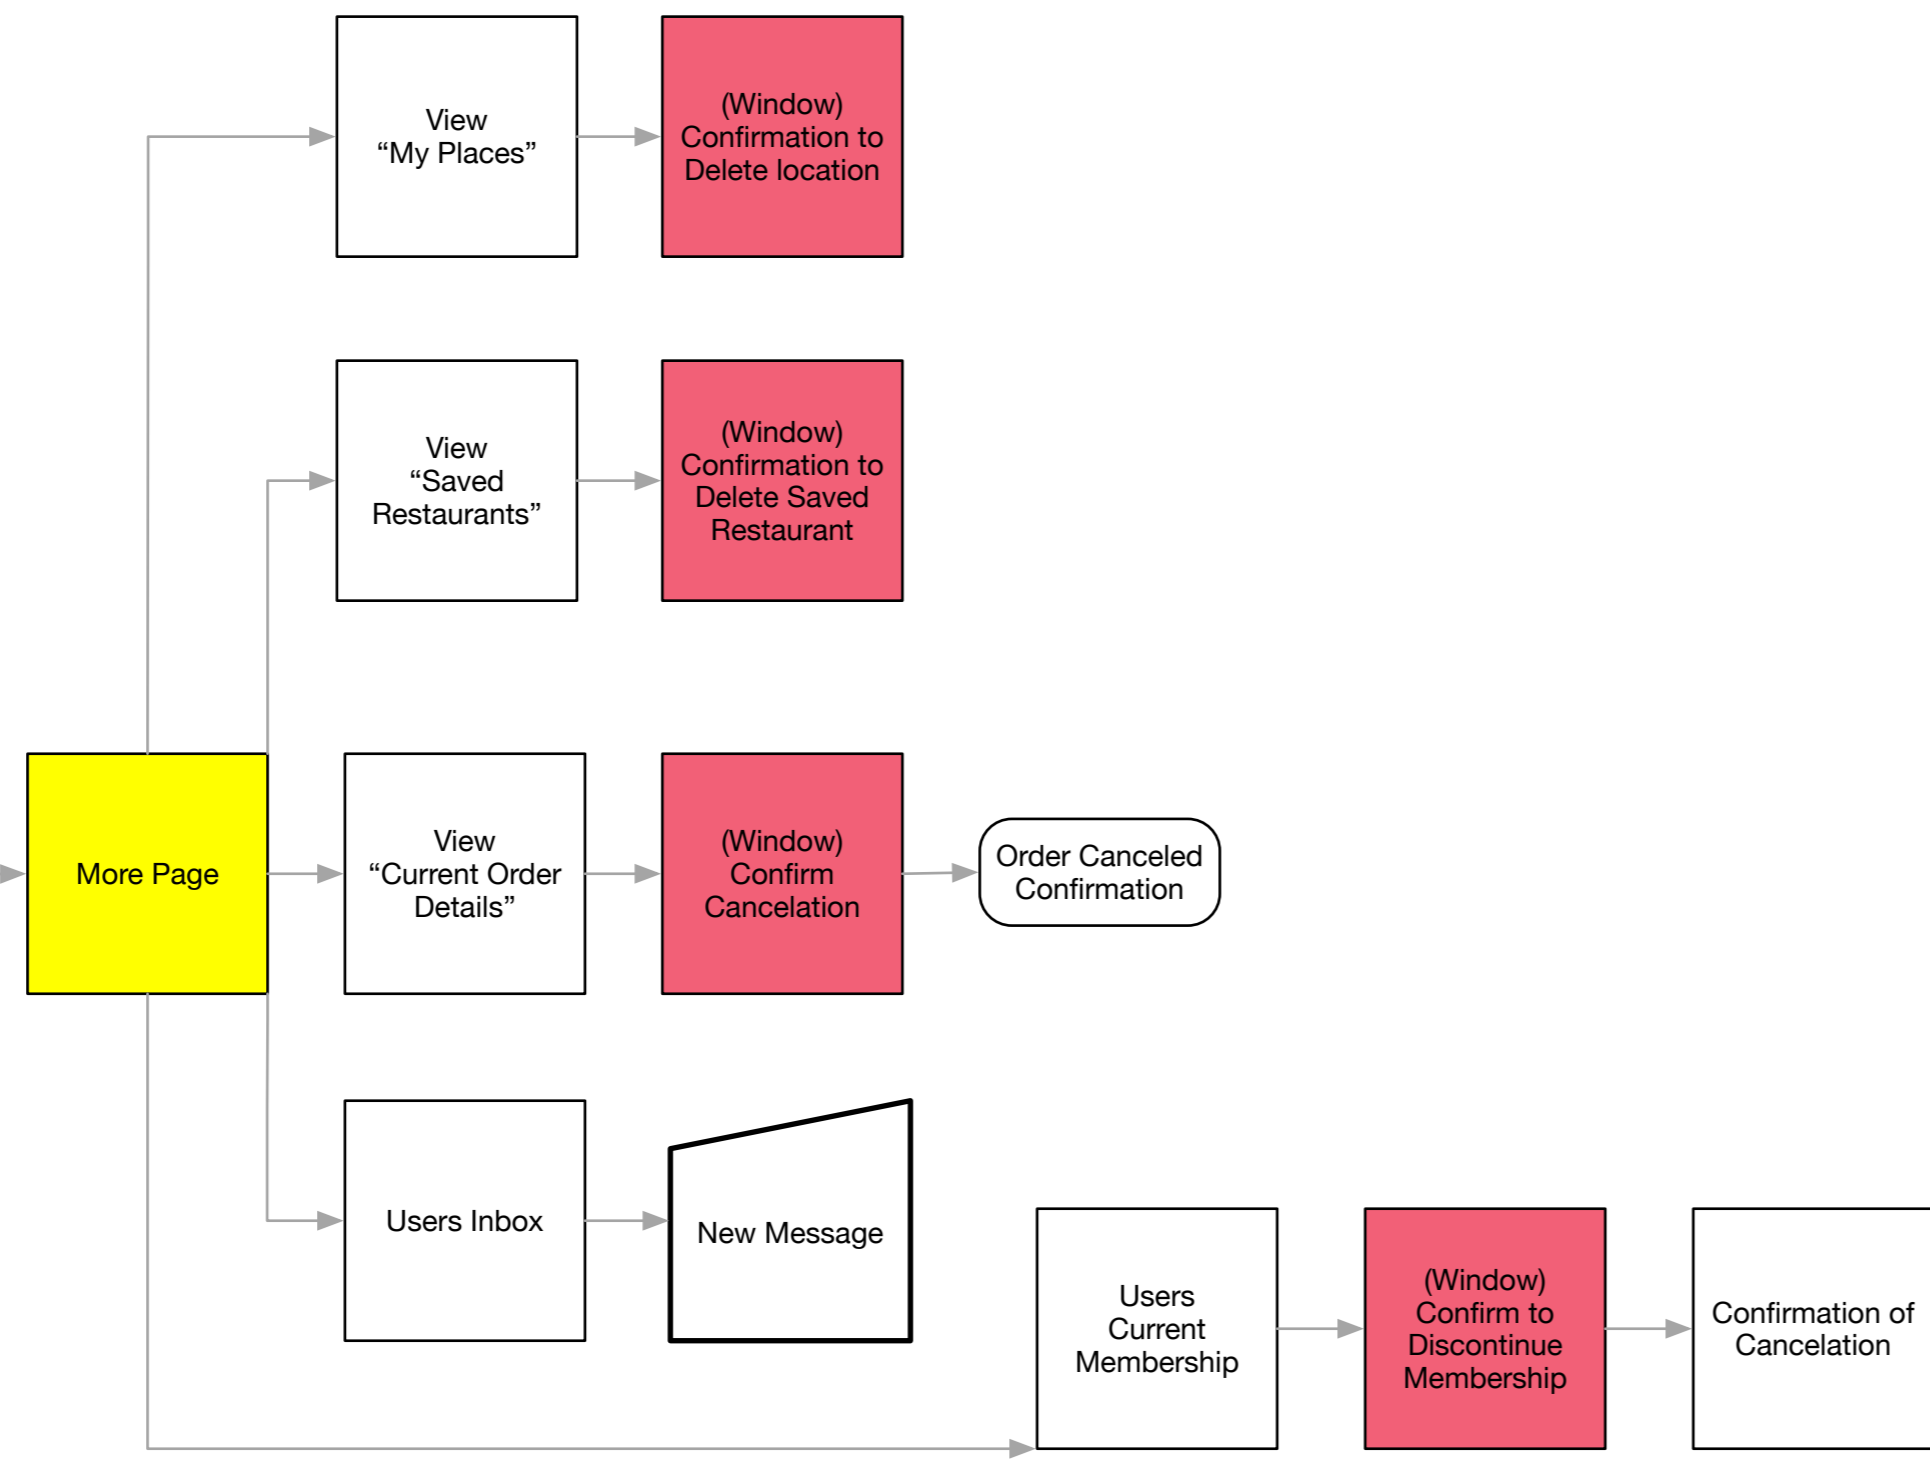

GLOBAL NAVIGATION BAR

Key

- First Use of App
- Global Navigation tab

- Window Pop-up Screen
- Notification from App

Onboarding

User Home

More

Community

Profile

Support